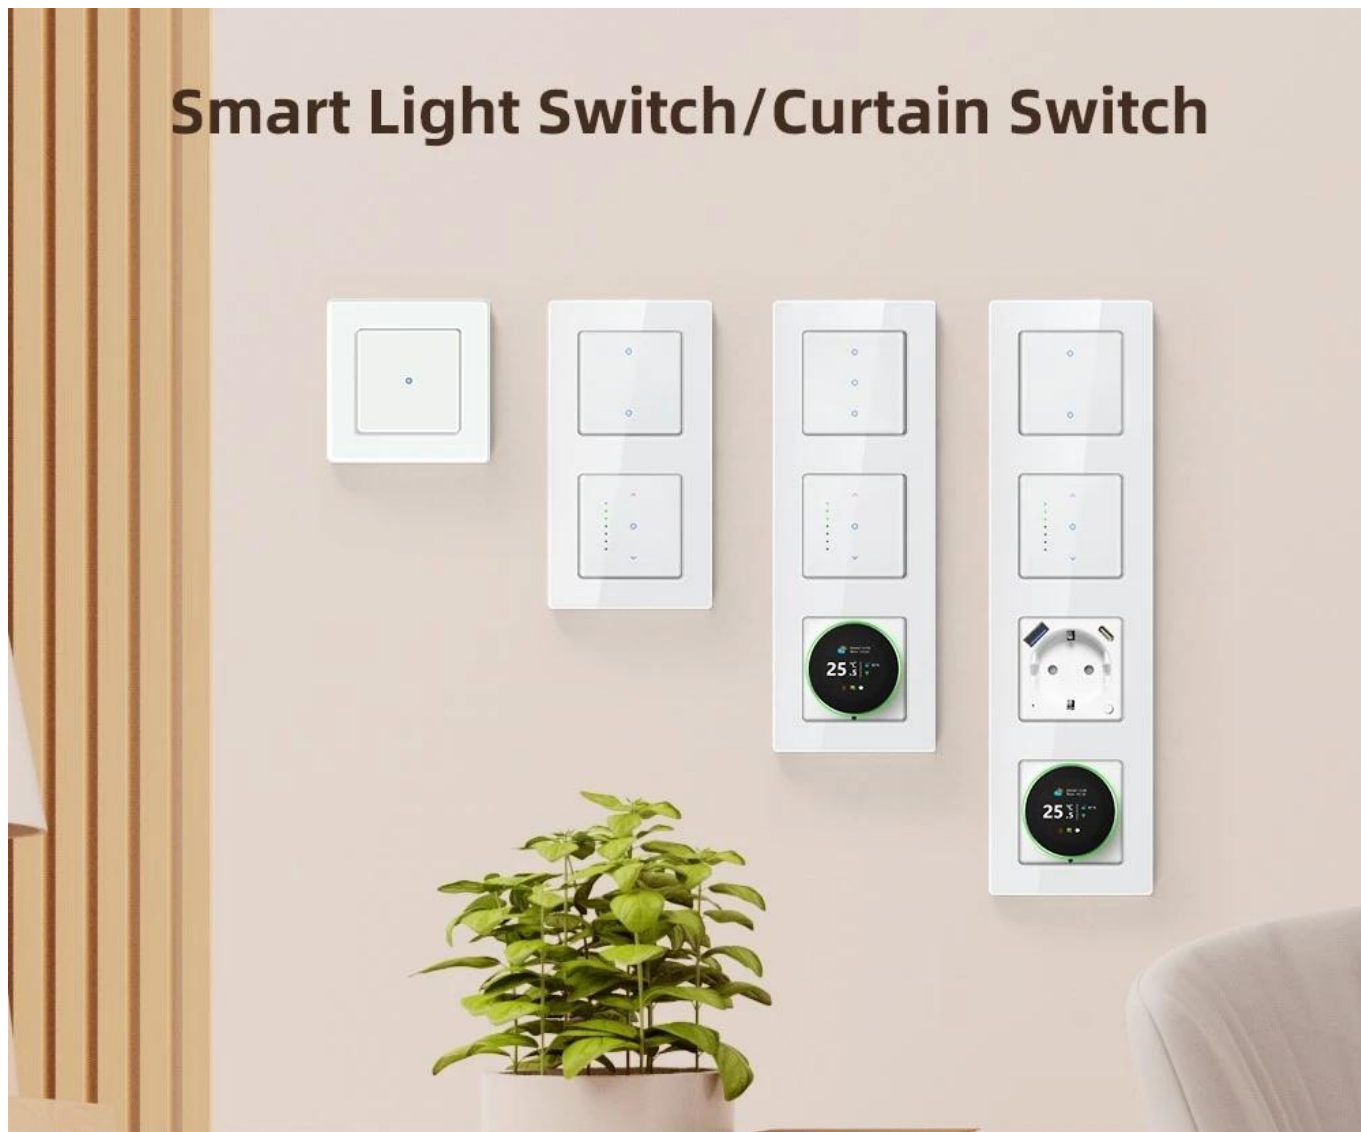

Smart Light Switch/Curtain Switch

Luxury
glass panel

Resist
deformation

Resist
fading

Resist
scratches

Easy
to clean

Family Share Function

Share with family members and control together

Smart vypínač, uživatelský manuál

Backlight Brightness Adjustable

Backlight can be adjust and turn off, to avoid disturbing sleep.

ON

OFF

Smart Light Switch/Curtain Switch

Luxury
glass panel

Resist
deformation