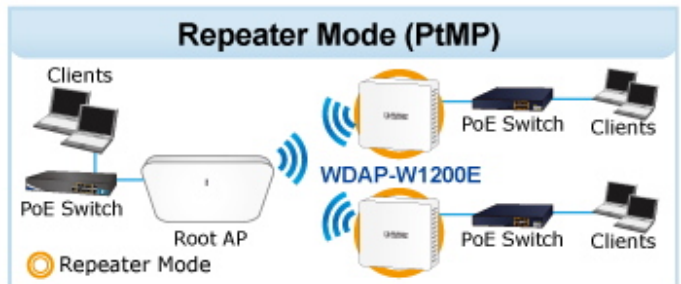

WAVE 1
SU-MIMO
 Serving one user at a time

WAVE 2
MU-MIMO
 Serving multiple users simultaneously

WDAP-W1200E Data Transmission Rates **1200Mbps**

Wi-Fi Hotel Networking

PLANET NMS Controller

WDAP-W1200E
Wave 2 1200Mbps In-wall PoE Access Point

(86 x 86mm box not included)

2.4GHz 802.11n 5GHz 802.11ac

Easily remove cover

to see LED indicators for port connection statuses.

 [Ostatní download](#)