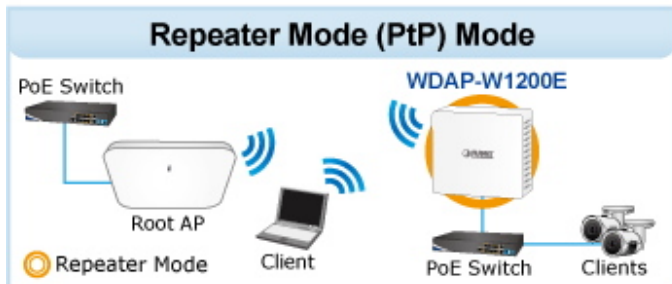

WAVE 1
SU-MIMO
 Serving one user at a time

WAVE 2
MU-MIMO
 Serving multiple users simultaneously

WDAP-W1200E Data Transmission Rates **1200Mbps**

Wi-Fi Hotel Networking

PLANET NMS Controller

WDAP-W1200E
Wave 2 1200Mbps In-wall PoE Access Point

(86 x 86mm box not included)

2.4GHz 802.11n 5GHz 802.11ac

Easily remove cover

to see LED indicators for port connection statuses.

 [Ostatní download](#)