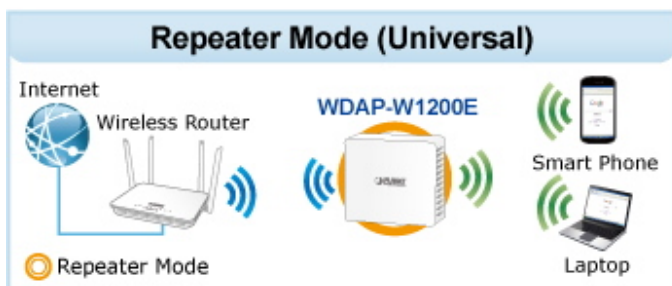

2.4GHz 802.11n 5GHz 802.11ac

Easily remove cover

to see LED indicators for port connection statuses.